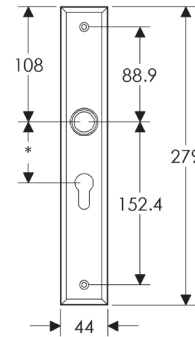

Rectangular Escutcheon: 44mm x 279mm

SL446

BL446

EU446

BK446

OC446

*This center-center dimension will need to be verified before set can be ordered.