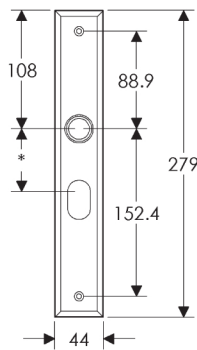

Rectangular Escutcheon: 44mm x 279mm

SL446

BL446

EU446

BK446

OC446

*This center-center dimension will need to be verified before set can be ordered.