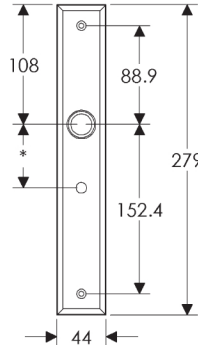

Rectangular Escutcheon: 44mm x 279mm

SL446

BL446

EU446

BK446

OC446

*This center-center dimension will need to be verified before set can be ordered.