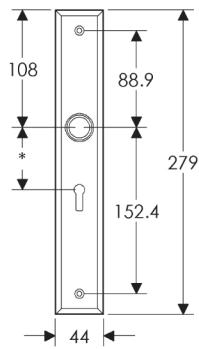

Rectangular Escutcheon: 44mm x 279mm

SL446

BL446

EU446

BK446

OC446

*This center-center dimension will need to be verified before set can be ordered.