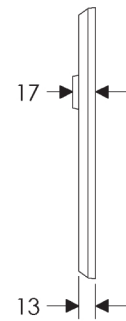

Rectangular Escutcheon: 44mm x 279mm

SL446

BL446

EU446

BK446

OC446

*This center-center dimension will need to be verified before set can be ordered.