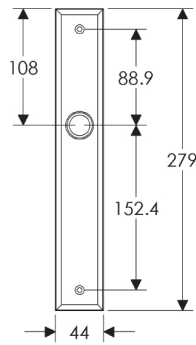

Rectangular Escutcheon: 44mm x 279mm

SL446

BL446

EU446

BK446

OC446

*This center-center dimension will need to be verified before set can be ordered.