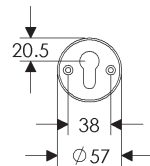

Paris Escutcheon (64mm x 152mm) Shown with various lock trim

SL10010/BL200
Minimum C-C 96mm

SL10010/EU200
Minimum C-C 88mm

SL10010/BK200
Minimum C-C 88mm

SL10010/OC200
Minimum C-C 88mm