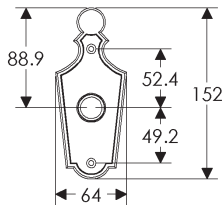

Paris Escutcheon (64mm x 152mm) Shown with various lock trim

SL10010/BL200
Minimum C-C 96mm

SL10010/EU200
Minimum C-C 88mm

SL10010/BK200
Minimum C-C 88mm

SL10010/OC200
Minimum C-C 88mm