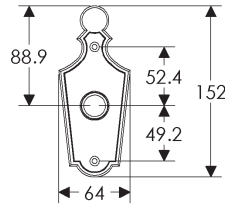

Paris Escutcheon (64mm x 152mm) Shown with various lock trim

SL10010/BL200
Minimum C-C 96mm

SL10010/EU200
Minimum C-C 88mm

SL10010/BK200
Minimum C-C 88mm

SL10010/OC200
Minimum C-C 88mm