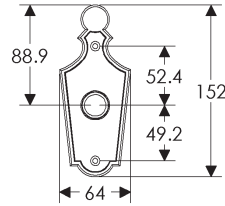

Paris Escutcheon (64mm x 152mm) Shown with various lock trim

SL10010/BL200
Minimum C-C 96mm

SL10010/EU200
Minimum C-C 88mm

SL10010/BK200
Minimum C-C 88mm

SL10010/OC200
Minimum C-C 88mm