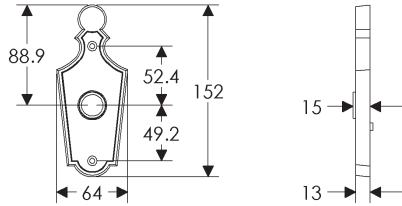

Paris Escutcheon (64mm x 152mm) Shown with various lock trim

SL10010/BL200
Minimum C-C 96mm

SL10010/EU200
Minimum C-C 88mm

SL10010/BK200
Minimum C-C 88mm

SL10010/OC200
Minimum C-C 88mm