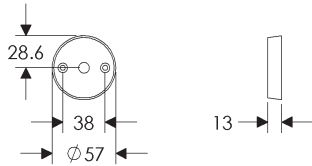

Paris Escutcheon (64mm x 152mm) Shown with various lock trim

SL10010/BL200
Minimum C-C 96mm

SL10010/EU200
Minimum C-C 88mm

SL10010/BK200
Minimum C-C 88mm

SL10010/OC200
Minimum C-C 88mm