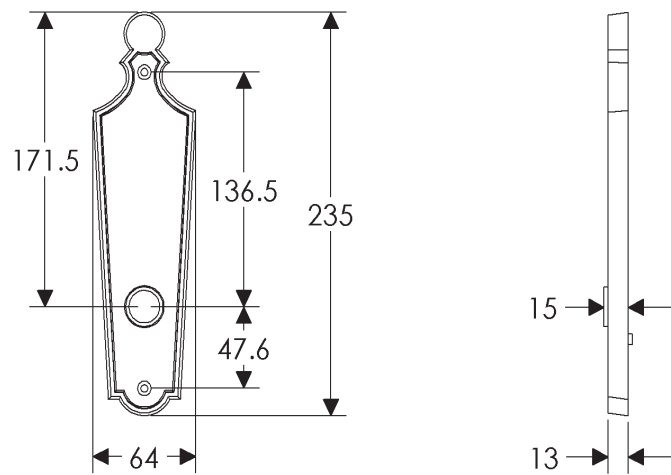

Paris Escutcheon: 64mm x 235mm

**SL10015**