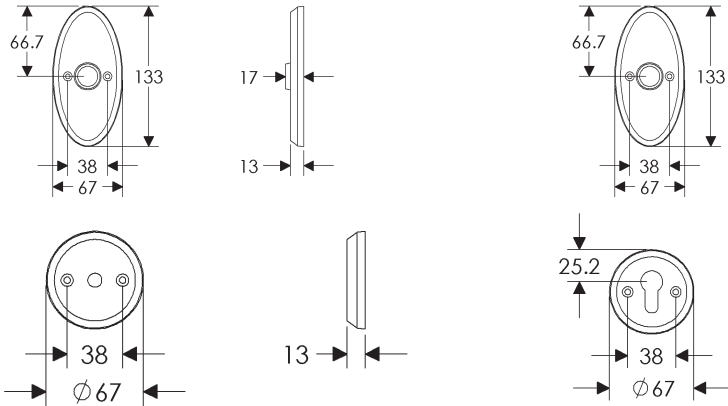

Oval Escutcheon (67mm x 133mm) Shown with various lock trim

SL501/BL413
Minimum C-C 104mm

SL501/EU413
Minimum C-C 96mm

SL501/BK413
Minimum C-C 96mm

SL501/OC413
Minimum C-C 96mm