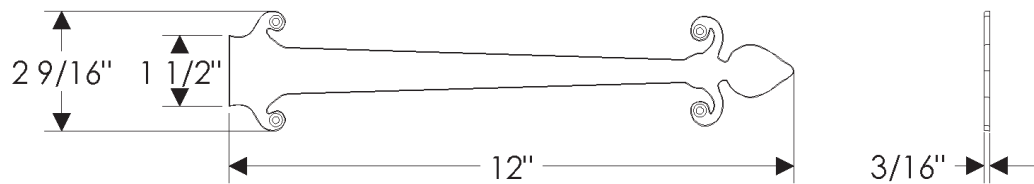

ROCKY MOUNTAIN®

H A R D W A R E

OHS112
Ornamental Hinge Strap
12"