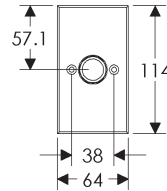

## Metro Escutcheon (61mm x 114mm) Shown with various lock trim

**SL236/BL203**  
Minimum C-C 89mm

**SL236/EU203**  
Minimum C-C 81mm

**SL236/BK203**  
Minimum C-C 82mm

**SL236/OC203**  
Minimum C-C 82mm