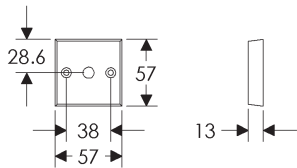

## Metro Escutcheon (61mm x 114mm) Shown with various lock trim

**SL236/BL203**  
Minimum C-C 89mm

**SL236/EU203**  
Minimum C-C 81mm

**SL236/BK203**  
Minimum C-C 82mm

**SL236/OC203**  
Minimum C-C 82mm