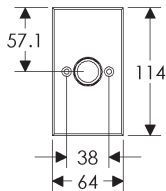

## Metro Escutcheon (61mm x 114mm) Shown with various lock trim

**SL236/BL203**  
Minimum C-C 89mm

**SL236/EU203**  
Minimum C-C 81mm

**SL236/BK203**  
Minimum C-C 82mm

**SL236/OC203**  
Minimum C-C 82mm