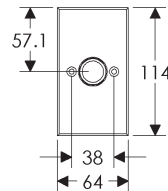

## Metro Escutcheon (61mm x 114mm) Shown with various lock trim

**SL236/BL203**  
Minimum C-C 89mm

**SL236/EU203**  
Minimum C-C 81mm

**SL236/BK203**  
Minimum C-C 82mm

**SL236/OC203**  
Minimum C-C 82mm