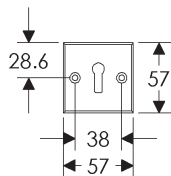

## Metro Escutcheon (61mm x 114mm) Shown with various lock trim

**SL236/BL203**  
Minimum C-C 89mm

**SL236/EU203**  
Minimum C-C 81mm

**SL236/BK203**  
Minimum C-C 82mm

**SL236/OC203**  
Minimum C-C 82mm