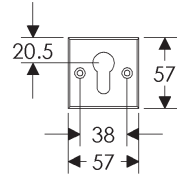

## Metro Escutcheon (61mm x 114mm) Shown with various lock trim

**SL236/BL203**  
Minimum C-C 89mm

**SL236/EU203**  
Minimum C-C 81mm

**SL236/BK203**  
Minimum C-C 82mm

**SL236/OC203**  
Minimum C-C 82mm