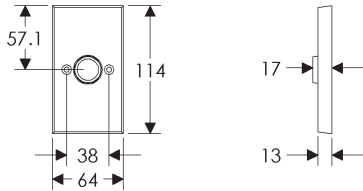

## Metro Escutcheon (61mm x 114mm) Shown with various lock trim

**SL236/BL203**  
Minimum C-C 89mm

**SL236/EU203**  
Minimum C-C 81mm

**SL236/BK203**  
Minimum C-C 82mm

**SL236/OC203**  
Minimum C-C 82mm