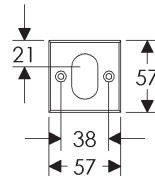

## Metro Escutcheon (61mm x 114mm) Shown with various lock trim

**SL236/BL203**  
Minimum C-C 89mm

**SL236/EU203**  
Minimum C-C 81mm

**SL236/BK203**  
Minimum C-C 82mm

**SL236/OC203**  
Minimum C-C 82mm