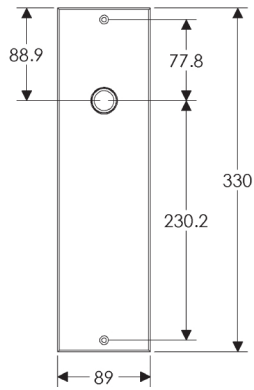

Metro Escutcheon: 89mm x 330mm

SL264

BL264

EU264

BK264

OC264

*This center-center dimension will need to be verified before set can be ordered.