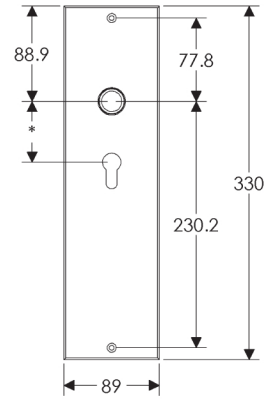

Metro Escutcheon: 89mm x 330mm

SL264

BL264

EU264

BK264

OC264

*This center-center dimension will need to be verified before set can be ordered.