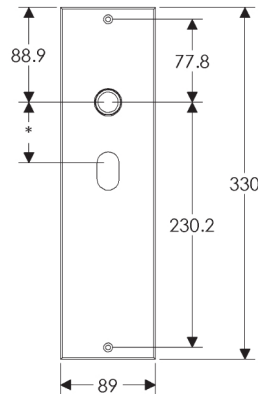

Metro Escutcheon: 89mm x 330mm

SL264

BL264

EU264

BK264

OC264

*This center-center dimension will need to be verified before set can be ordered.