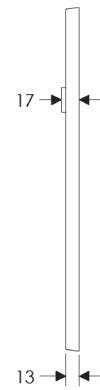

Metro Escutcheon: 89mm x 330mm

SL264

BL264

EU264

BK264

OC264

*This center-center dimension will need to be verified before set can be ordered.