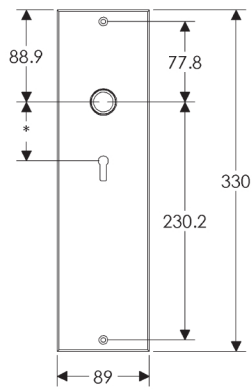

Metro Escutcheon: 89mm x 330mm

SL264

BL264

EU264

BK264

OC264

*This center-center dimension will need to be verified before set can be ordered.