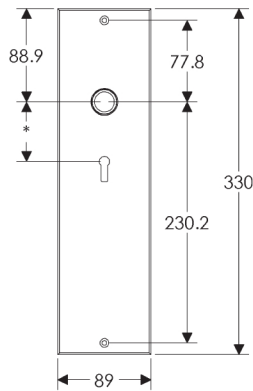

Metro Escutcheon: 89mm x 330mm

SL264

BL264

EU264

BK264

OC264

*This center-center dimension will need to be verified before set can be ordered.