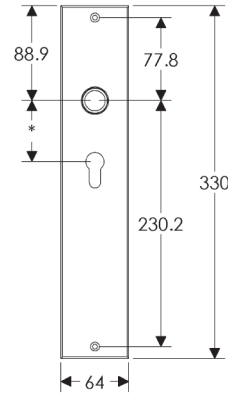

Metro Escutcheon: 64mm x 330mm

SL256

BL256

EU256

BK256

OC256

*This center-center dimension will need to be verified before set can be ordered.