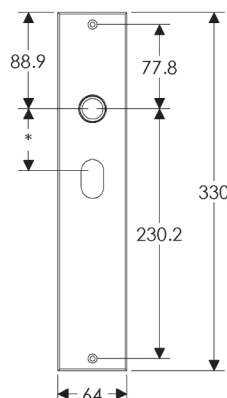

Metro Escutcheon: 64mm x 330mm

SL256

BL256

EU256

BK256

OC256

*This center-center dimension will need to be verified before set can be ordered.