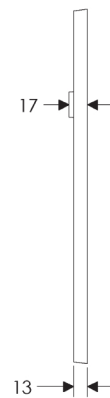

Metro Escutcheon: 64mm x 330mm

SL256

BL256

EU256

BK256

OC256

*This center-center dimension will need to be verified before set can be ordered.