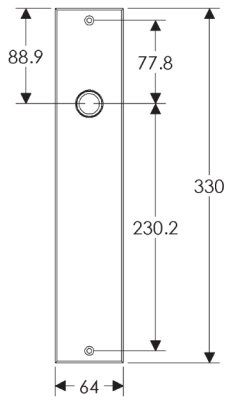

Metro Escutcheon: 64mm x 330mm

SL256

BL256

EU256

BK256

OC256

*This center-center dimension will need to be verified before set can be ordered.