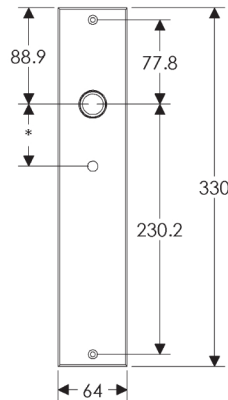

Metro Escutcheon: 64mm x 330mm

SL256

BL256

EU256

BK256

OC256

*This center-center dimension will need to be verified before set can be ordered.