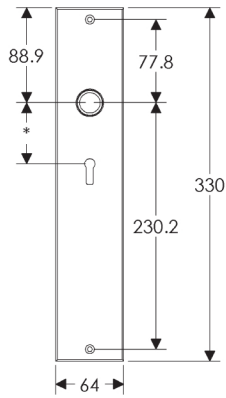

Metro Escutcheon: 64mm x 330mm

SL256

BL256

EU256

BK256

OC256

*This center-center dimension will need to be verified before set can be ordered.