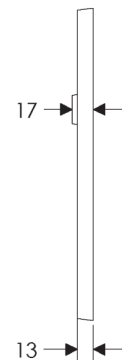

Metro Escutcheon: 57mm x 254mm

SL206

BL206

EU206

BK206

OC206

*This center-center dimension will need to be verified before set can be ordered.