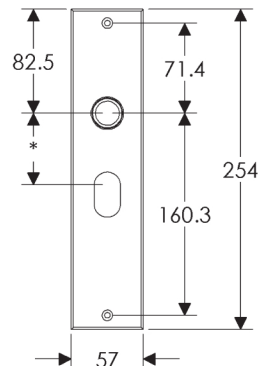

Metro Escutcheon: 57mm x 254mm

SL206

BL206

EU206

BK206

OC206

*This center-center dimension will need to be verified before set can be ordered.