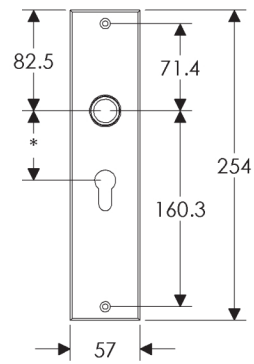

Metro Escutcheon: 57mm x 254mm

SL206

BL206

EU206

BK206

OC206

*This center-center dimension will need to be verified before set can be ordered.