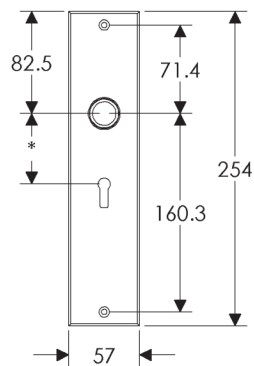

Metro Escutcheon: 57mm x 254mm

SL206

BL206

EU206

BK206

OC206

*This center-center dimension will need to be verified before set can be ordered.