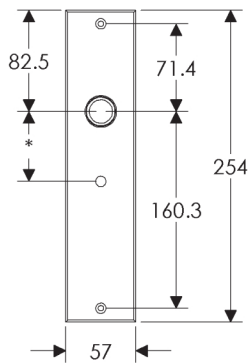

Metro Escutcheon: 57mm x 254mm

SL206

BL206

EU206

BK206

OC206

*This center-center dimension will need to be verified before set can be ordered.