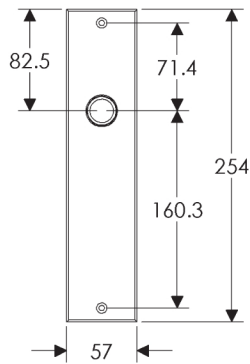

Metro Escutcheon: 57mm x 254mm

SL206

BL206

EU206

BK206

OC206

*This center-center dimension will need to be verified before set can be ordered.