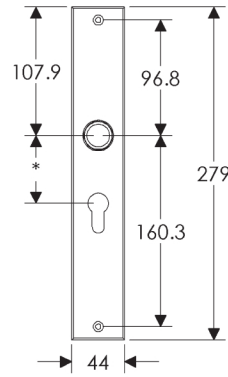

Metro Escutcheon: 44mm x 279mm

SL241

BL241

EU241

BK241

OC241

*This center-center dimension will need to be verified before set can be ordered.