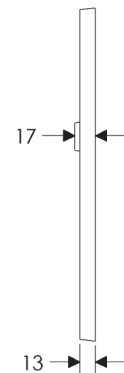

Metro Escutcheon: 44mm x 279mm

SL241

BL241

EU241

BK241

OC241

*This center-center dimension will need to be verified before set can be ordered.