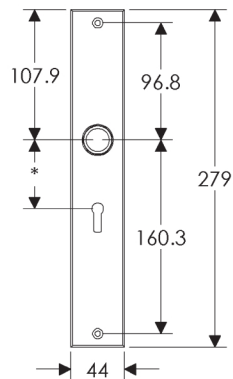

Metro Escutcheon: 44mm x 279mm

SL241

BL241

EU241

BK241

OC241

*This center-center dimension will need to be verified before set can be ordered.