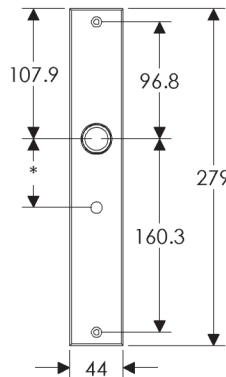

Metro Escutcheon: 44mm x 279mm

SL241

BL241

EU241

BK241

OC241

*This center-center dimension will need to be verified before set can be ordered.