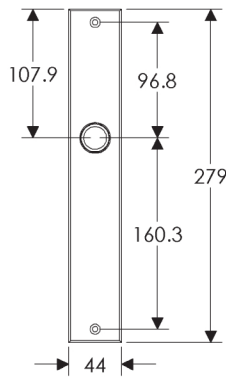

Metro Escutcheon: 44mm x 279mm

SL241

BL241

EU241

BK241

OC241

*This center-center dimension will need to be verified before set can be ordered.