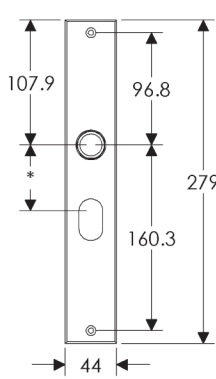

Metro Escutcheon: 44mm x 279mm

SL241

BL241

EU241

BK241

OC241

*This center-center dimension will need to be verified before set can be ordered.