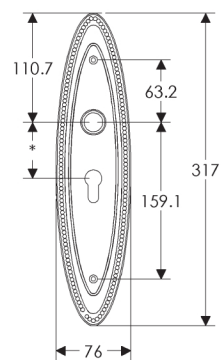

Maddox Escutcheon: 76mm x 317mm

SL584

BL584

EU584

BK584

OC584

*This center-center dimension will need to be verified before set can be ordered.