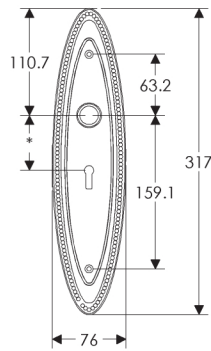

Maddox Escutcheon: 76mm x 317mm

SL584

BL584

EU584

BK584

OC584

*This center-center dimension will need to be verified before set can be ordered.