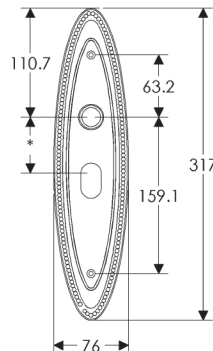

Maddox Escutcheon: 76mm x 317mm

SL584

BL584

EU584

BK584

OC584

*This center-center dimension will need to be verified before set can be ordered.