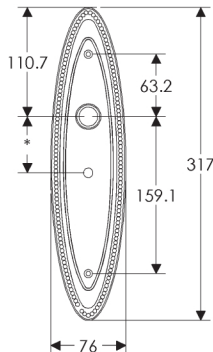

Maddox Escutcheon: 76mm x 317mm

SL584

BL584

EU584

BK584

OC584

*This center-center dimension will need to be verified before set can be ordered.