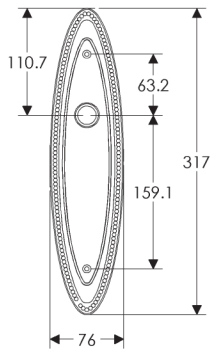

Maddox Escutcheon: 76mm x 317mm

SL584

BL584

EU584

BK584

OC584

*This center-center dimension will need to be verified before set can be ordered.