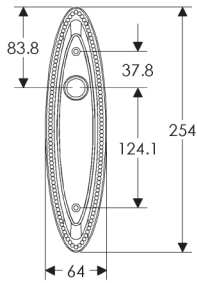

Maddox Escutcheon: 64mm x 254mm

SL585

BL585

EU585

BK585

OC585

*This center-center dimension will need to be verified before set can be ordered.