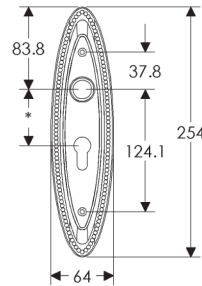

Maddox Escutcheon: 64mm x 254mm

SL585

BL585

EU585

BK585

OC585

*This center-center dimension will need to be verified before set can be ordered.