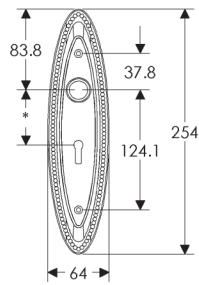

Maddox Escutcheon: 64mm x 254mm

SL585

BL585

EU585

BK585

OC585

*This center-center dimension will need to be verified before set can be ordered.