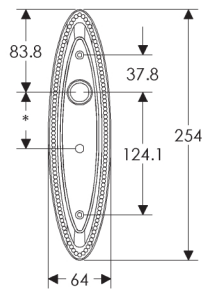

Maddox Escutcheon: 64mm x 254mm

SL585

BL585

EU585

BK585

OC585

*This center-center dimension will need to be verified before set can be ordered.