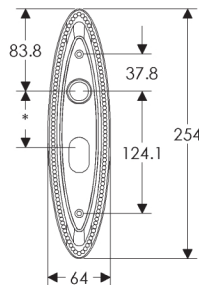

Maddox Escutcheon: 64mm x 254mm

SL585

BL585

EU585

BK585

OC585

*This center-center dimension will need to be verified before set can be ordered.