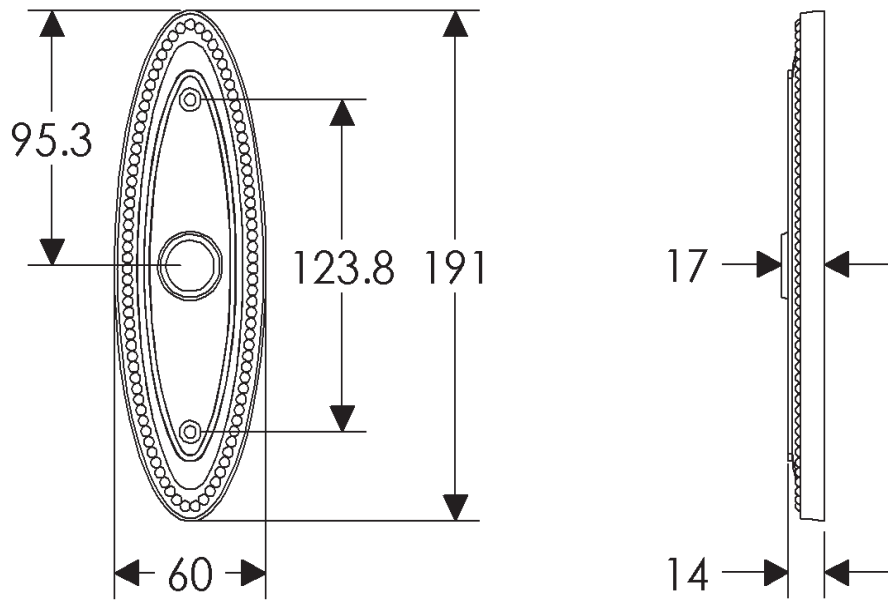

Maddox Escutcheon: 60mm x 191mm

SL588