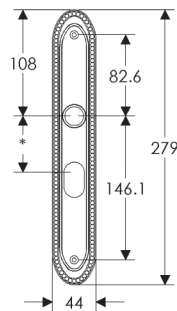

Maddox Escutcheon: 44mm x 279mm

SL591

BL591

EU591

BK591

OC591

*This center-center dimension will need to be verified before set can be ordered.