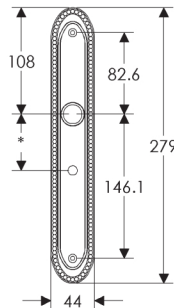

Maddox Escutcheon: 44mm x 279mm

SL591

BL591

EU591

BK591

OC591

*This center-center dimension will need to be verified before set can be ordered.