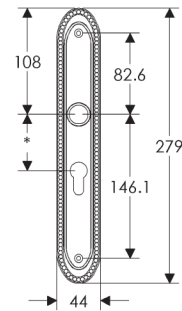

Maddox Escutcheon: 44mm x 279mm

SL591

BL591

EU591

BK591

OC591

*This center-center dimension will need to be verified before set can be ordered.