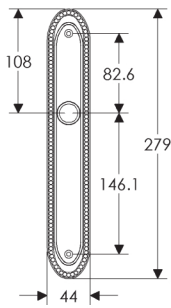

Maddox Escutcheon: 44mm x 279mm

SL591

BL591

EU591

BK591

OC591

*This center-center dimension will need to be verified before set can be ordered.