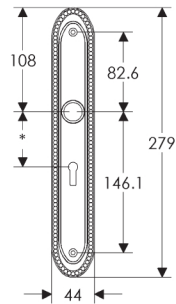

Maddox Escutcheon: 44mm x 279mm

SL591

BL591

EU591

BK591

OC591

*This center-center dimension will need to be verified before set can be ordered.