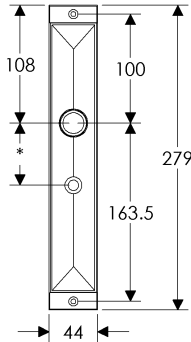

## Mack Escutcheon: 44mm x 279mm

SL21041

BL21041

EU21041

BK21041

OC21041

\* This center-center dimension will need to be verified before set can be ordered.