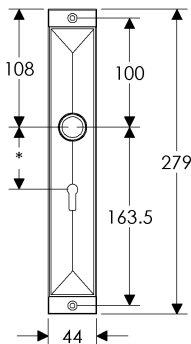

## Mack Escutcheon: 44mm x 279mm

SL21041

BL21041

EU21041

BK21041

OC21041

\* This center-center dimension will need to be verified before set can be ordered.