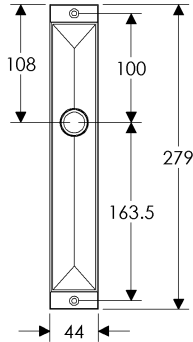

## Mack Escutcheon: 44mm x 279mm

SL21041

BL21041

EU21041

BK21041

OC21041

\* This center-center dimension will need to be verified before set can be ordered.