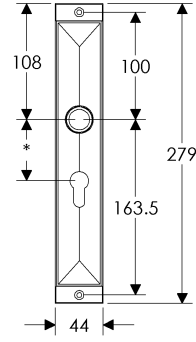

## Mack Escutcheon: 44mm x 279mm

SL21041

BL21041

EU21041

BK21041

OC21041

\* This center-center dimension will need to be verified before set can be ordered.