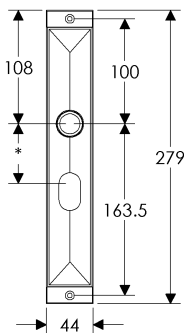

## Mack Escutcheon: 44mm x 279mm

SL21041

BL21041

EU21041

BK21041

OC21041

\* This center-center dimension will need to be verified before set can be ordered.