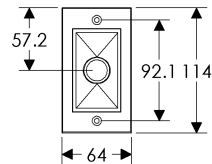

Mack Escutcheon (64mmx114mm) Shown with various lock trim

SL21005/BL203
Minimum C-C 89mm

SL21005/EU203
Minimum C-C 81mm

SL21005/BL203
Minimum C-C 82mm

SL21005/BL203
Minimum C-C 82mm