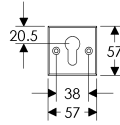

Mack Escutcheon (64mmx114mm) Shown with various lock trim

SL21005/BL203
Minimum C-C 89mm

SL21005/EU203
Minimum C-C 81mm

SL21005/BL203
Minimum C-C 82mm

SL21005/BL203
Minimum C-C 82mm