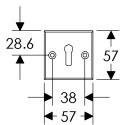

Mack Escutcheon (64mmx114mm) Shown with various lock trim

SL21005/BL203
Minimum C-C 89mm

SL21005/EU203
Minimum C-C 81mm

SL21005/BL203
Minimum C-C 82mm

SL21005/BL203
Minimum C-C 82mm