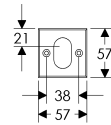

Mack Escutcheon (64mmx114mm) Shown with various lock trim

SL21005/BL203
Minimum C-C 89mm

SL21005/EU203
Minimum C-C 81mm

SL21005/BL203
Minimum C-C 82mm

SL21005/BL203
Minimum C-C 82mm