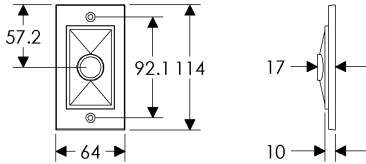

Mack Escutcheon (64mmx114mm) Shown with various lock trim

SL21005/BL203
Minimum C-C 89mm

SL21005/EU203
Minimum C-C 81mm

SL21005/BL203
Minimum C-C 82mm

SL21005/BL203
Minimum C-C 82mm