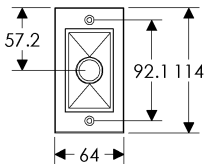

Mack Escutcheon (64mmx114mm) Shown with various lock trim

SL21005/BL203
Minimum C-C 89mm

SL21005/EU203
Minimum C-C 81mm

SL21005/BL203
Minimum C-C 82mm

SL21005/BL203
Minimum C-C 82mm