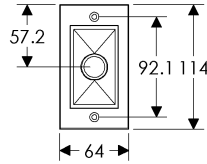

Mack Escutcheon (64mmx114mm) Shown with various lock trim

SL21005/BL203
Minimum C-C 89mm

SL21005/EU203
Minimum C-C 81mm

SL21005/BL203
Minimum C-C 82mm

SL21005/BL203
Minimum C-C 82mm