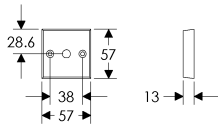

Mack Escutcheon (64mmx114mm) Shown with various lock trim

SL21005/BL203
Minimum C-C 89mm

SL21005/EU203
Minimum C-C 81mm

SL21005/BL203
Minimum C-C 82mm

SL21005/BL203
Minimum C-C 82mm