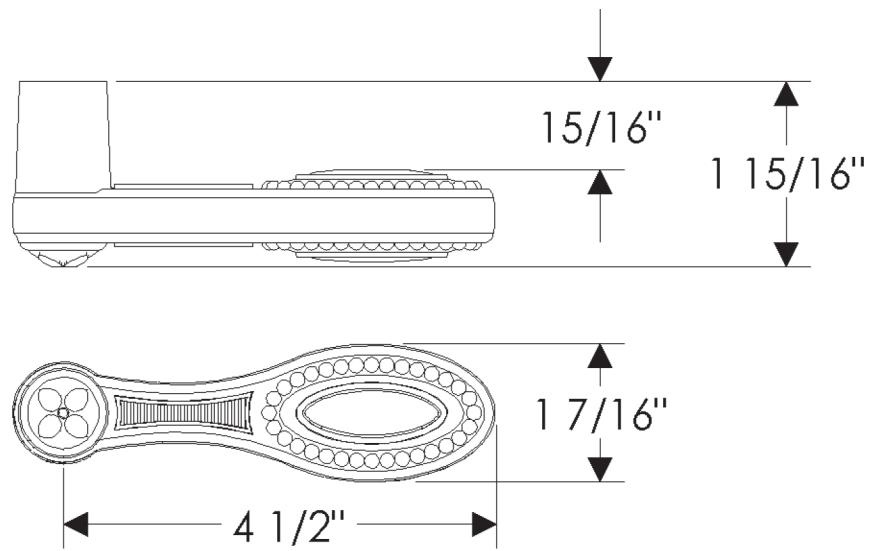

ROCKY MOUNTAIN®

H A R D W A R E

L580
Maddox Lever