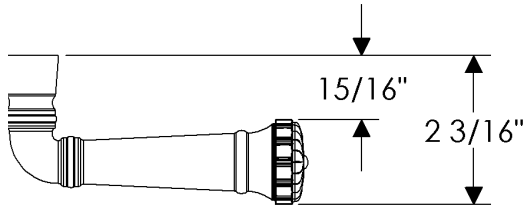

Corbel Collection

L30160  
Crown Lever