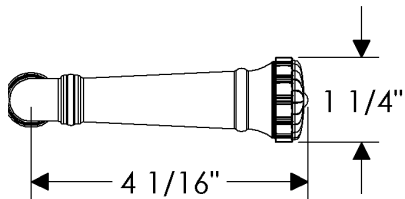

Corbel Collection

L30160  
Crown Lever