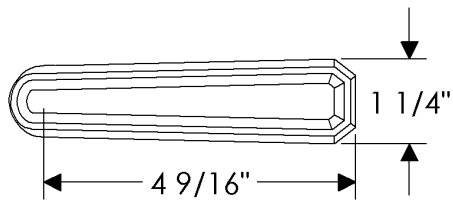

Hammered Collection

L30140
Smith Lever