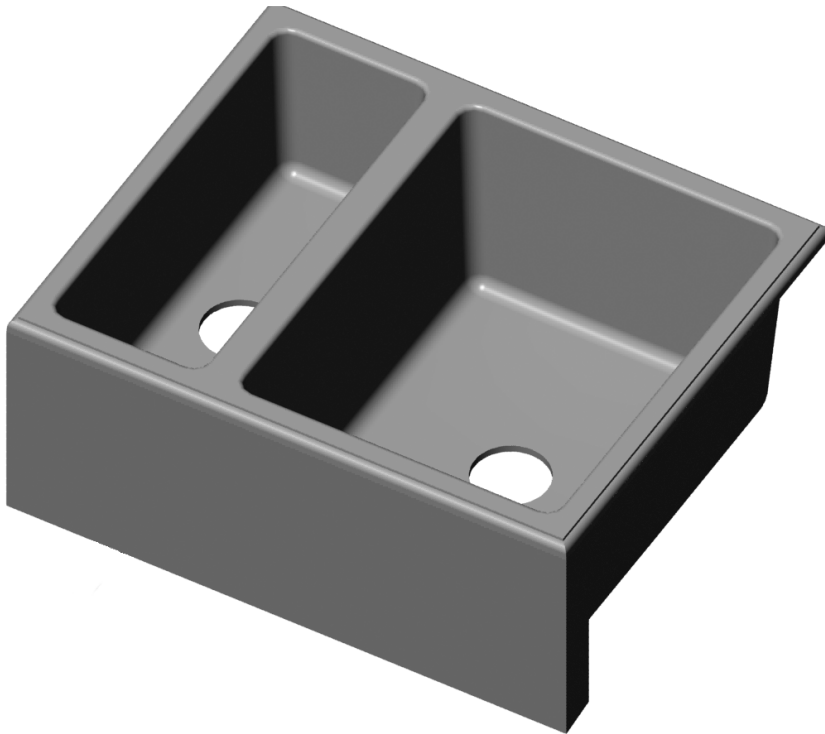

- Specify metal and patina.
- All finishes are priced the same.

KS2722 Oasis-Lago Apron Front Sink

KS2722

Oasis-Lago Apron Front Sink . . . \$ 13,296.00
 26 15/16" x 22 1/8" x (9 13/16" deep large basin) (7 3/4" deep small basin)
 self-rimming
 219 lbs.

Note: Please provide Rocky Mountain Hardware with your drain specifications or a sample. Specify Oasis (small basin) on left or right.

Rocky Mountain Hardware highly recommends selecting Bronze Light (BL) or White Light (WL) finishes for this product. Other patinas are available; however, they are living finishes and will change with time, touch, and use. (i.e.: Harsh cleaning and beauty products, acidic fruits, etc. may strip patina finish.) Refer to page GI 2 for more information.