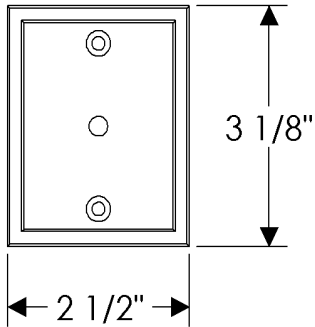

Stepped Mortise Bolt

IP318