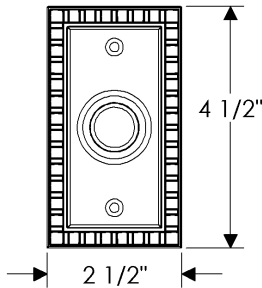

Corbel Rectangular Privacy Set

IP30790

E30703

E30703