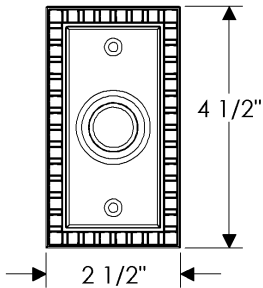

Corbel Rectangular Privacy Set

IP30790

E30703

E30703