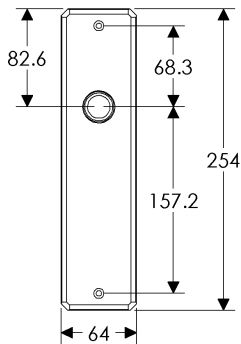

Hammered Escutcheon: 64mm x 254mm

BL30410

EU30410

BK30410

OC30410

SL30410