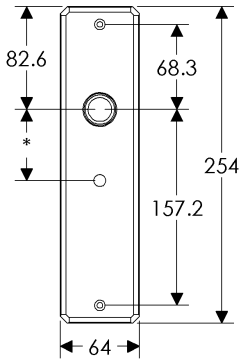

Hammered Escutcheon: 64mm x 254mm

BL30410

EU30410

BK30410

OC30410

SL30410