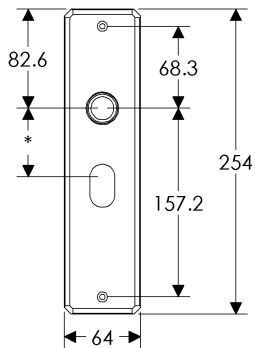

Hammered Escutcheon: 64mm x 254mm

BL30410

EU30410

BK30410

OC30410

SL30410