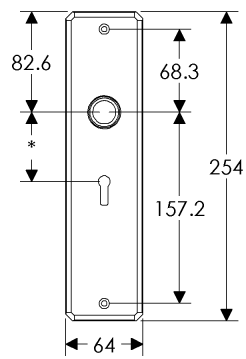

Hammered Escutcheon: 64mm x 254mm

BL30410

EU30410

BK30410

OC30410

SL30410