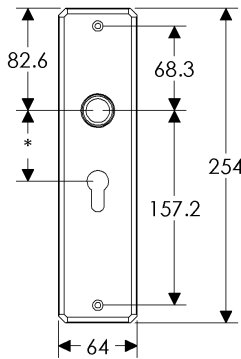

Hammered Escutcheon: 64mm x 254mm

BL30410

EU30410

BK30410

OC30410

SL30410