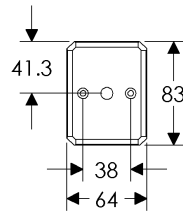

Hammered Escutcheon(64mm x 114mm) Shown with various lock trim

SL30403/BK30490
Minimum C-C 95mm

SL30403/BL30490

SL30403/EU30490
Minimum C-C 93mm

SL30403/OC30490
Minimum C-C 94mm