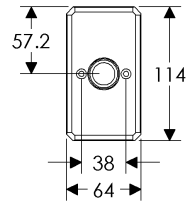

Hammered Escutcheon(64mm x 114mm) Shown with various lock trim

SL30403/BK30490
Minimum C-C 95mm

SL30403/BL30490

SL30403/EU30490
Minimum C-C 93mm

SL30403/OC30490
Minimum C-C 94mm