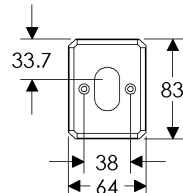

Hammered Escutcheon(64mm x 114mm) Shown with various lock trim

SL30403/BK30490
Minimum C-C 95mm

SL30403/BL30490

SL30403/EU30490
Minimum C-C 93mm

SL30403/OC30490
Minimum C-C 94mm