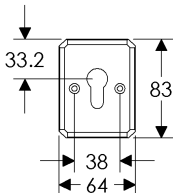

Hammered Escutcheon(64mm x 114mm) Shown with various lock trim

SL30403/BK30490
Minimum C-C 95mm

SL30403/BL30490

SL30403/EU30490
Minimum C-C 93mm

SL30403/OC30490
Minimum C-C 94mm