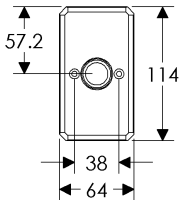

Hammered Escutcheon(64mm x 114mm) Shown with various lock trim

SL30403/BK30490
Minimum C-C 95mm

SL30403/BL30490

SL30403/EU30490
Minimum C-C 93mm

SL30403/OC30490
Minimum C-C 94mm