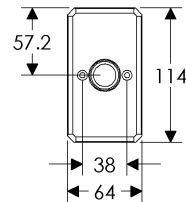

Hammered Escutcheon(64mm x 114mm) Shown with various lock trim

SL30403/BK30490
Minimum C-C 95mm

SL30403/BL30490

SL30403/EU30490
Minimum C-C 93mm

SL30403/OC30490
Minimum C-C 94mm