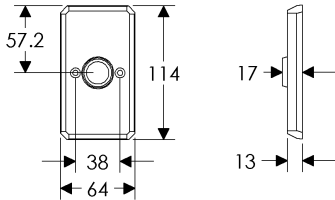

Hammered Escutcheon(64mm x 114mm) Shown with various lock trim

SL30403/BK30490
Minimum C-C 95mm

SL30403/BL30490

SL30403/EU30490
Minimum C-C 93mm

SL30403/OC30490
Minimum C-C 94mm