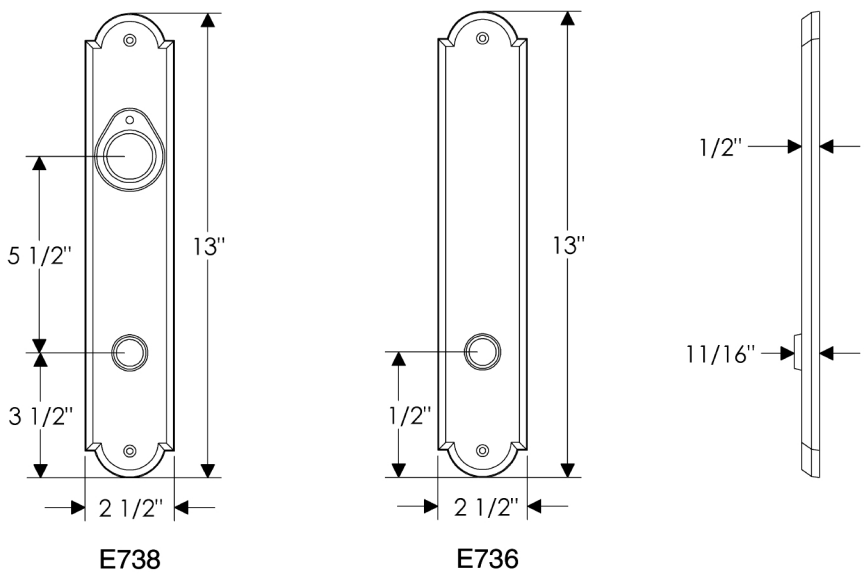

*Above drawing shown on escutcheon E438 for illustration purposes only.

GL Gate Latch—Deadbolt Function

Note: Shown with arched E738 exterior & E737 interior escutcheons
 2 1/2" x 13"

*Dimensions for E736 also applicable for E737 (TP)