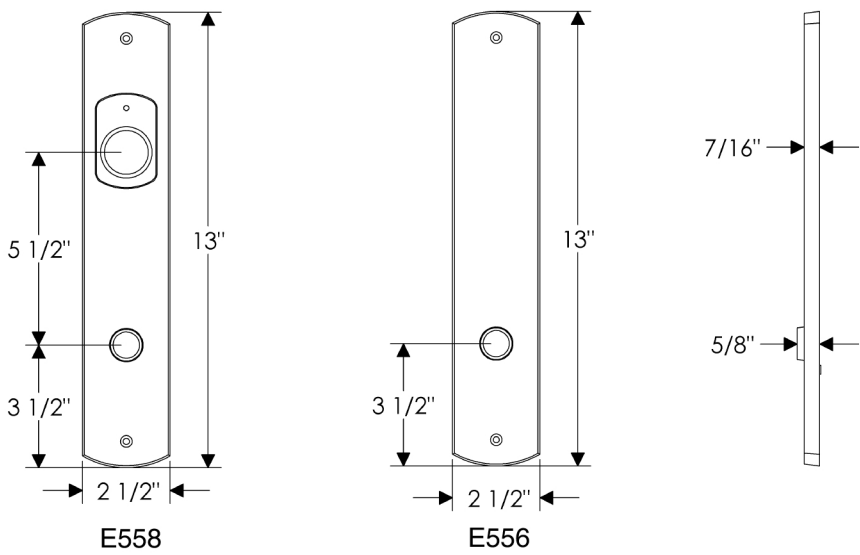

*Above drawing shown on escutcheon E438 for illustration purposes only.

GL Gate Latch—Deadbolt Function

Note: Shown with Curved E558 exterior & E557 interior escutcheons
 2 1/2" x 13"

*Dimensions for E556 also applicable for E557 (TP)