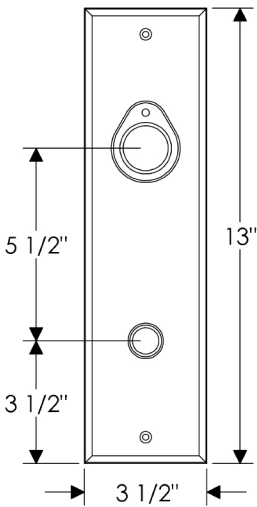

\*Above drawing shown on escutcheon E438 for illustration purposes only.

E475

E460

## GL Gate Latch—Deadbolt Function

Note: Shown with rectangular E475 exterior & E463 interior escutcheons

3 1/2" x 13"

\*Dimensions for E460 also applicable for E463 (TP)