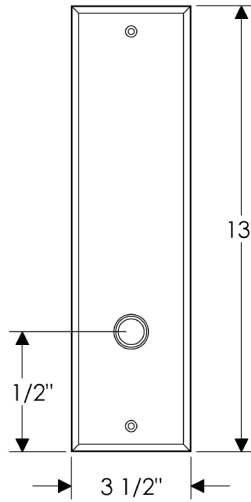

\*Above drawing shown on escutcheon E438 for illustration purposes only.

E475

E460

## GL Gate Latch—Deadbolt Function

Note: Shown with rectangular E475 exterior & E463 interior escutcheons

3 1/2" x 13"

\*Dimensions for E460 also applicable for E463 (TP)