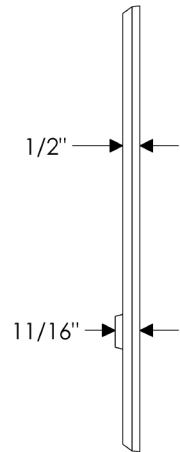

\*Above drawing shown on escutcheon E438 for illustration purposes only.

E475

E460

## GL Gate Latch—Deadbolt Function

Note: Shown with rectangular E475 exterior & E463 interior escutcheons

3 1/2" x 13"

\*Dimensions for E460 also applicable for E463 (TP)