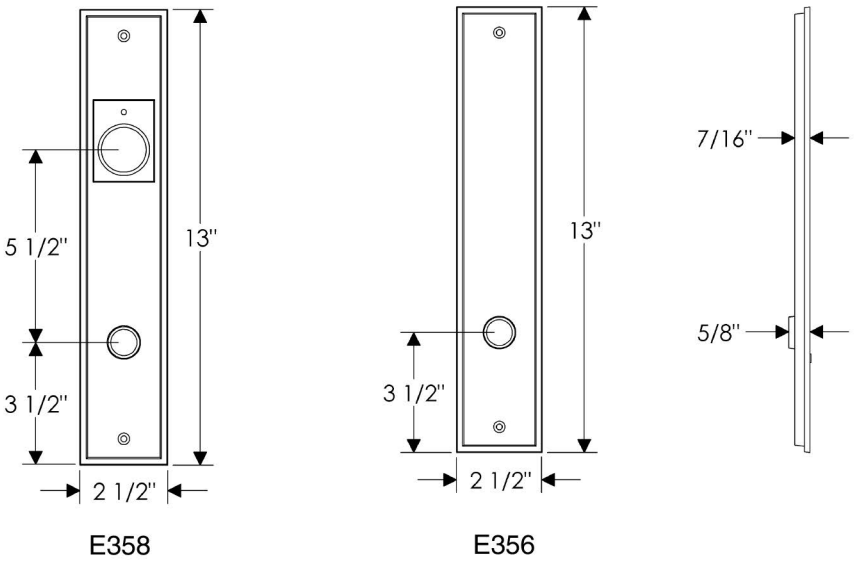

*Above drawing shown on escutcheon E438 for illustration purposes only.

GL Gate Latch—Deadbolt Function

Note: Shown with stepped E358 exterior & E357 interior escutcheons
 2 1/2" x 13"

*Dimensions for E356 also applicable for E357 (TP)