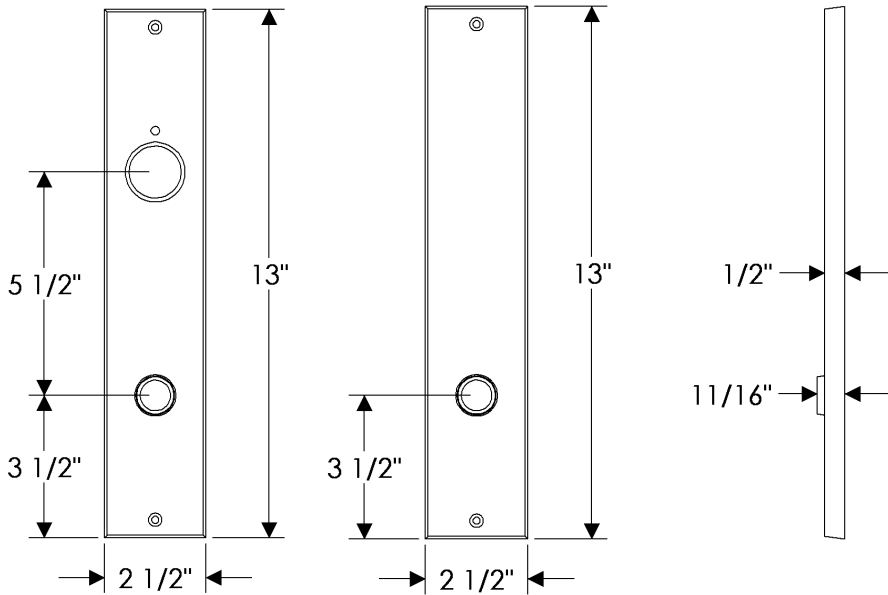

\*Above drawing shown on escutcheon E438 for illustration purposes only.

## GL Gate Latch - Deadbolt Function

Note: Shown with Metro E258 exterior & E257 interior escutcheons 2 1/2" x 13"

\*Dimensions for E256 also applicable for E257 (TP)