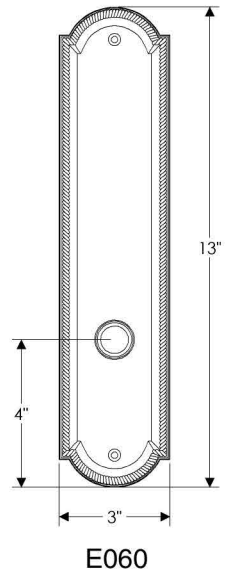

*Above drawing shown on escutcheon E438 for illustration purposes only.

GL Gate Latch—Deadbolt Function

Note: Shown with Ellis E075 exterior & E063 interior escutcheons
3" x 13"

*Dimensions for E060 also applicable for E063 (TP)