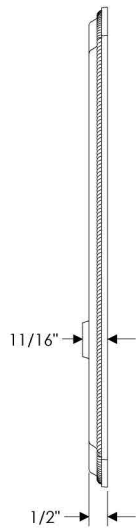

*Above drawing shown on escutcheon E438 for illustration purposes only.

GL Gate Latch—Deadbolt Function

Note: Shown with Ellis E075 exterior & E063 interior escutcheons
3" x 13"

*Dimensions for E060 also applicable for E063 (TP)