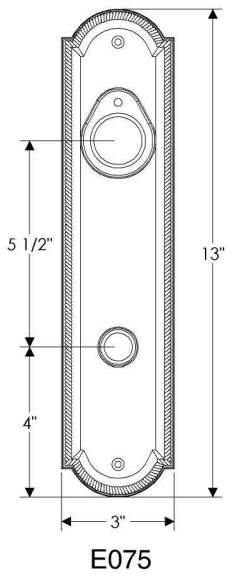

*Above drawing shown on escutcheon E438 for illustration purposes only.

GL Gate Latch—Deadbolt Function

Note: Shown with Ellis E075 exterior & E063 interior escutcheons
3" x 13"

*Dimensions for E060 also applicable for E063 (TP)