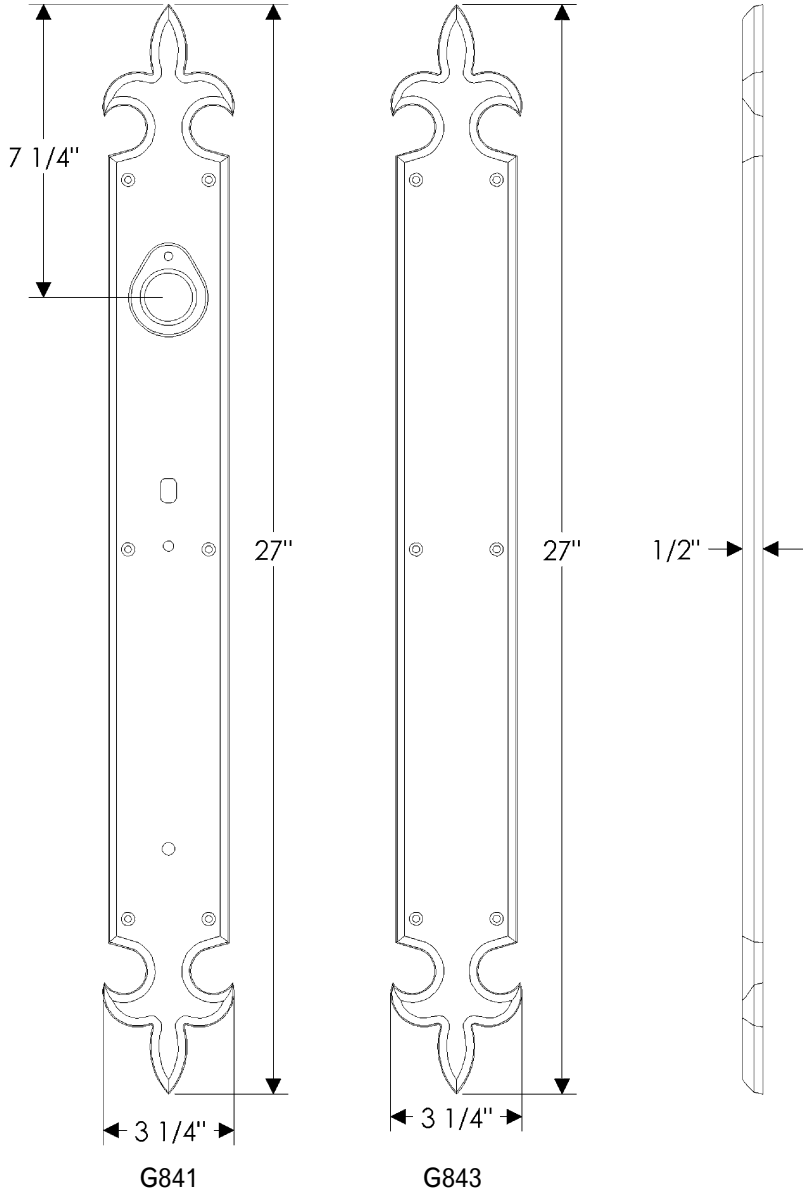

Fleur de Lis Entry Set

Also applicable for the G842 with turnpiece.