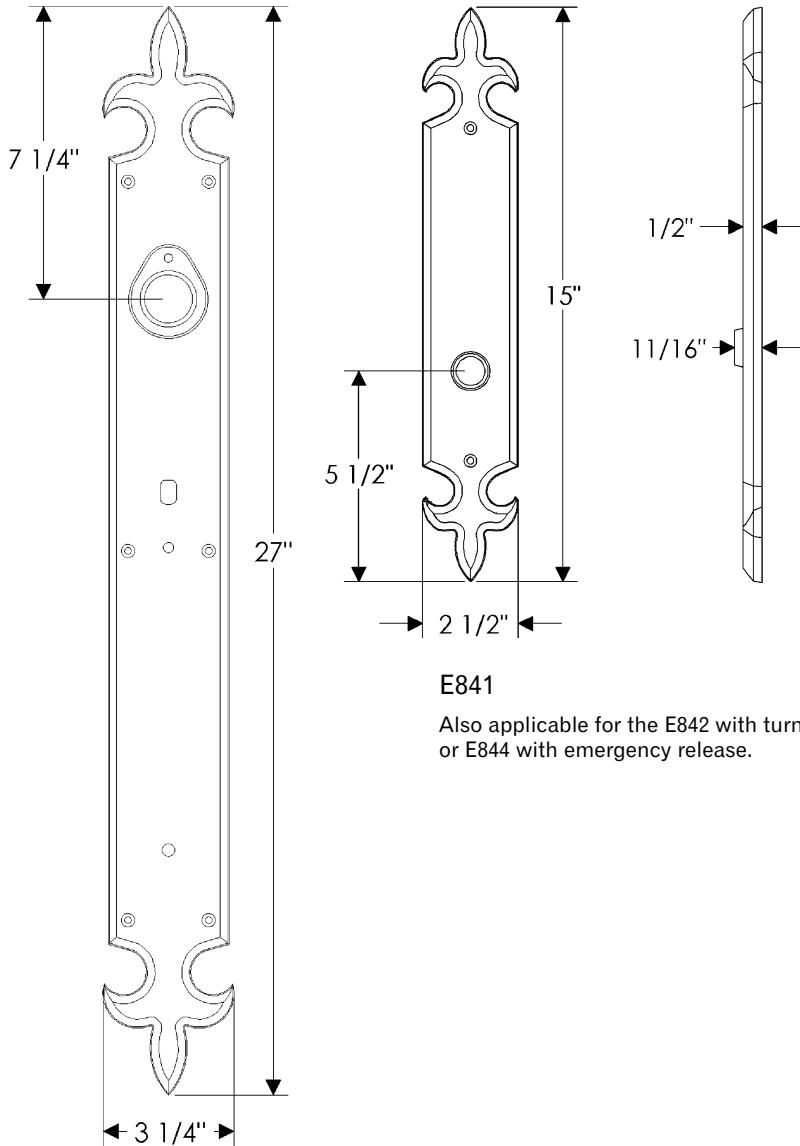

Fleur de Lis Entry Set

E841

Also applicable for the E842 with turnpiece
or E844 with emergency release.

G841