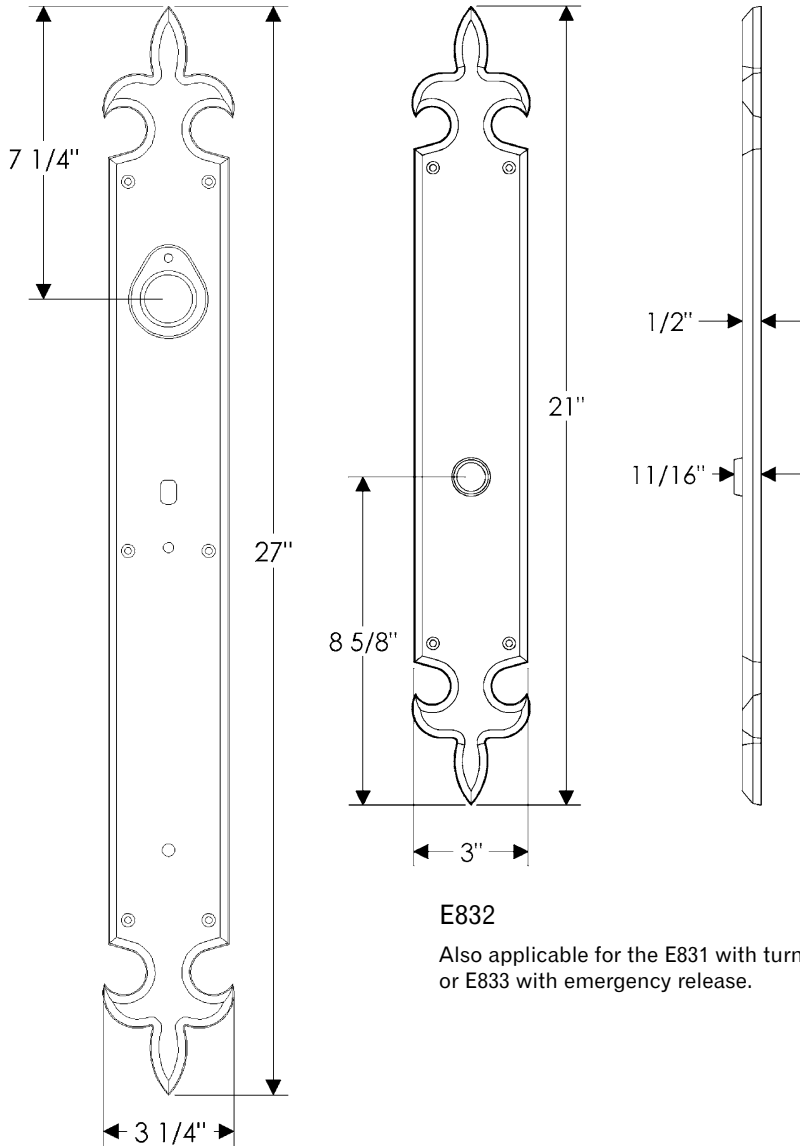

Fleur de Lis Entry Set

G841

E832

Also applicable for the E831 with turnpiece  
or E833 with emergency release.