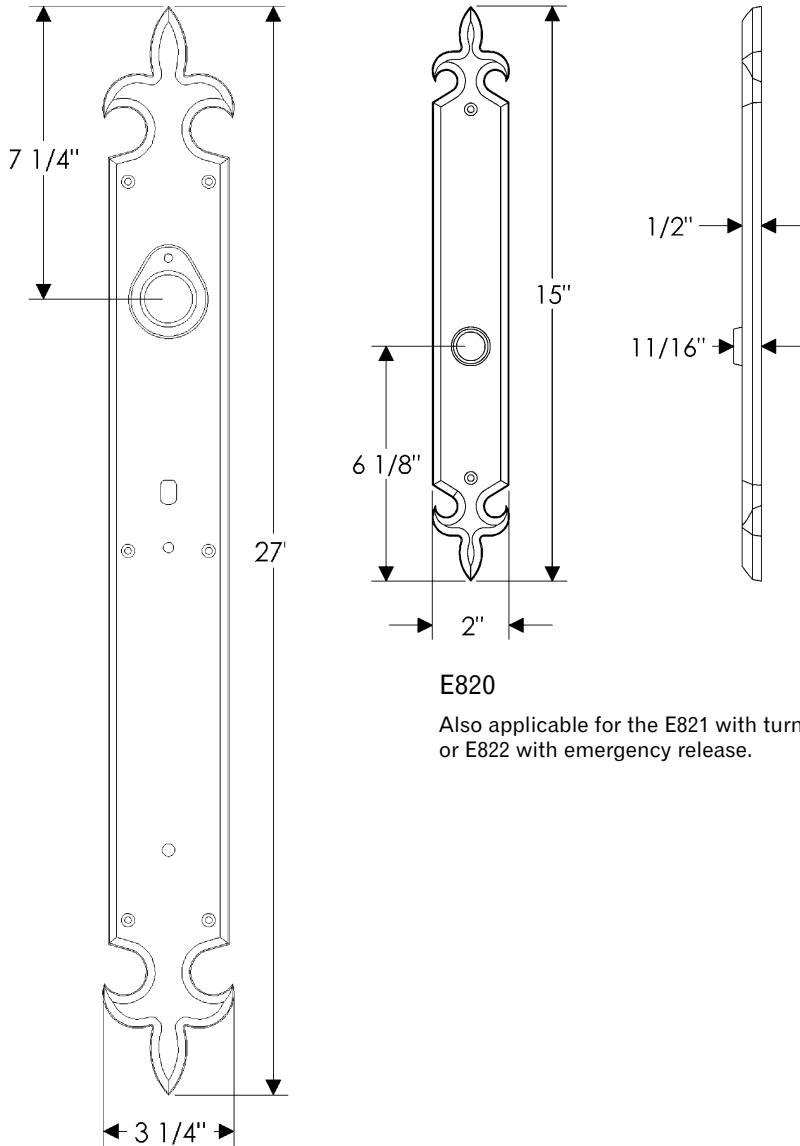

Fleur de Lis Entry Set

G841

E820

Also applicable for the E821 with turnpiece  
or E822 with emergency release.