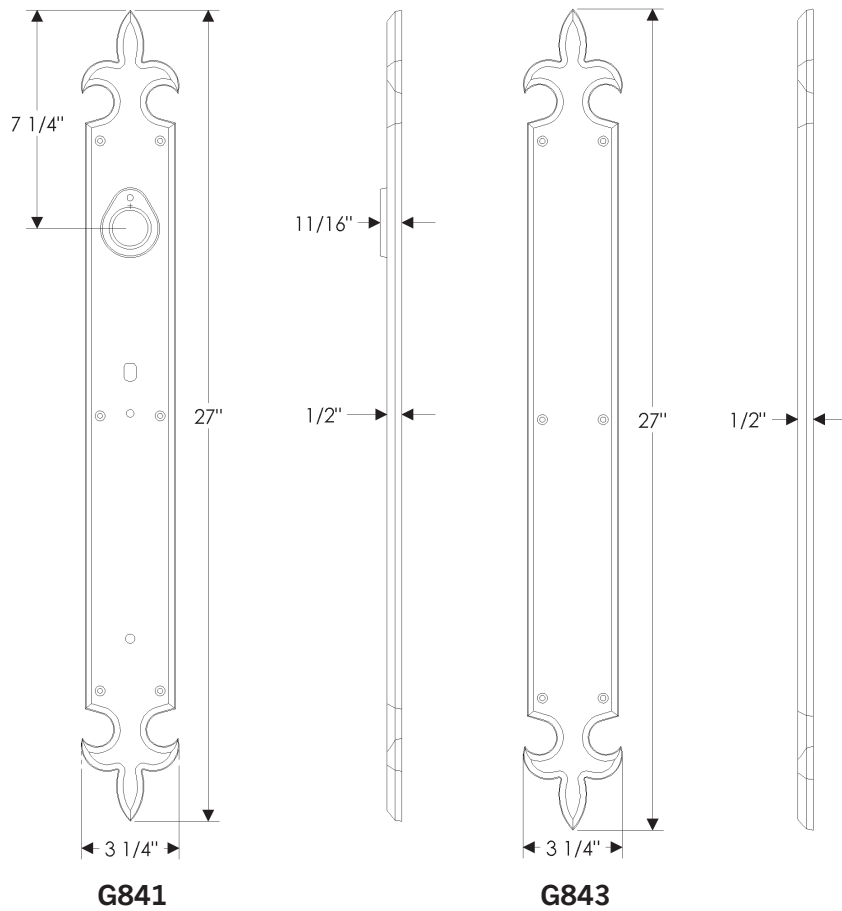

Fleur de Lis Push/Pull Set

Also applicable for the G842.