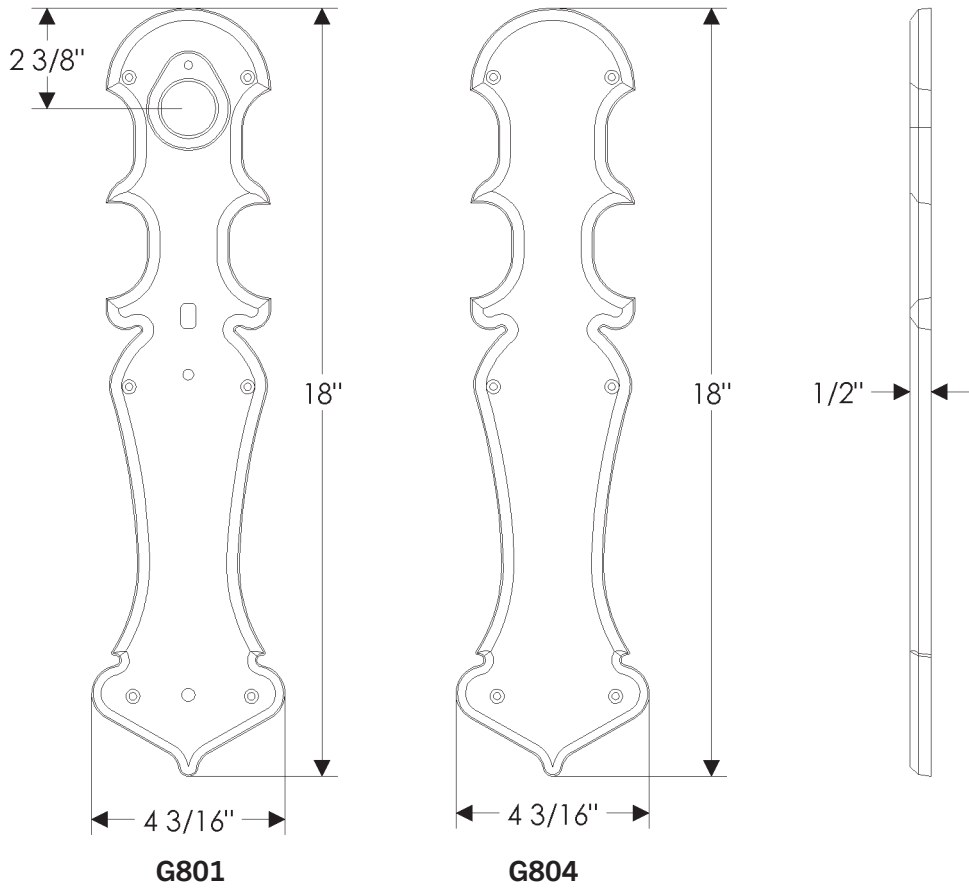

## Gothic Push/Pull Dead Bolt Set

Also applicable for the G802.