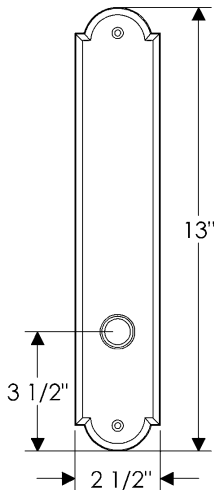

Arched Entry Set

G770

E736

Also applicable for the E737 with turnpiece
or E739 with emergency release.