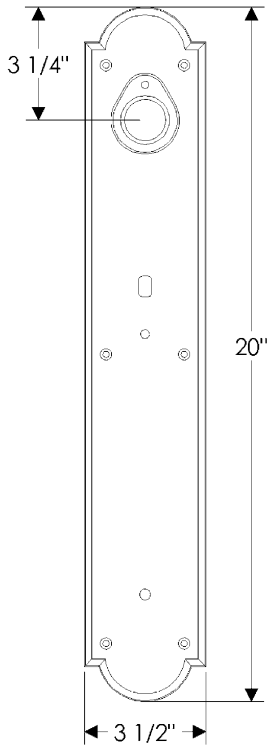

Arched Entry Set

G770

E736

Also applicable for the E737 with turnpiece
or E739 with emergency release.