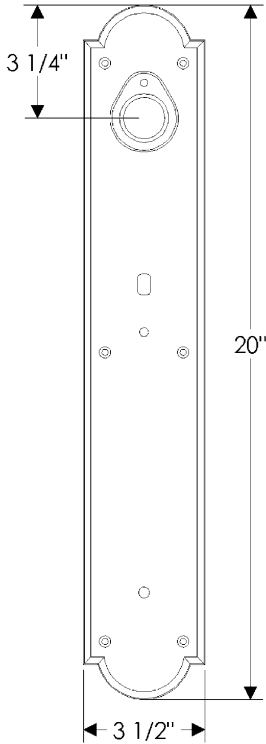

Arched Entry Set

G770

E702

Also applicable for the E723 with turnpiece
or E722 with emergency release.