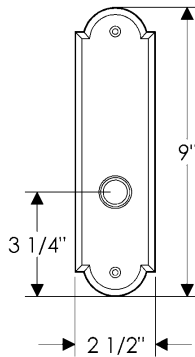

Arched Entry Set

G770

E702

Also applicable for the E723 with turnpiece
or E722 with emergency release.