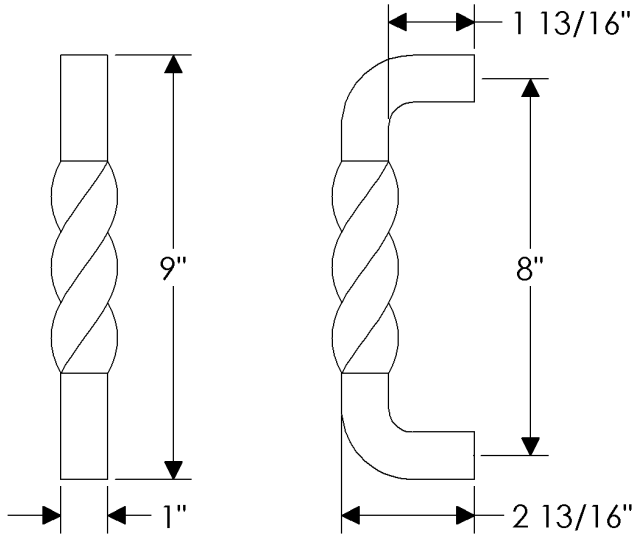

Briggs Collection

G683
8" Helix Grip
Weight: 3.56 lbs.