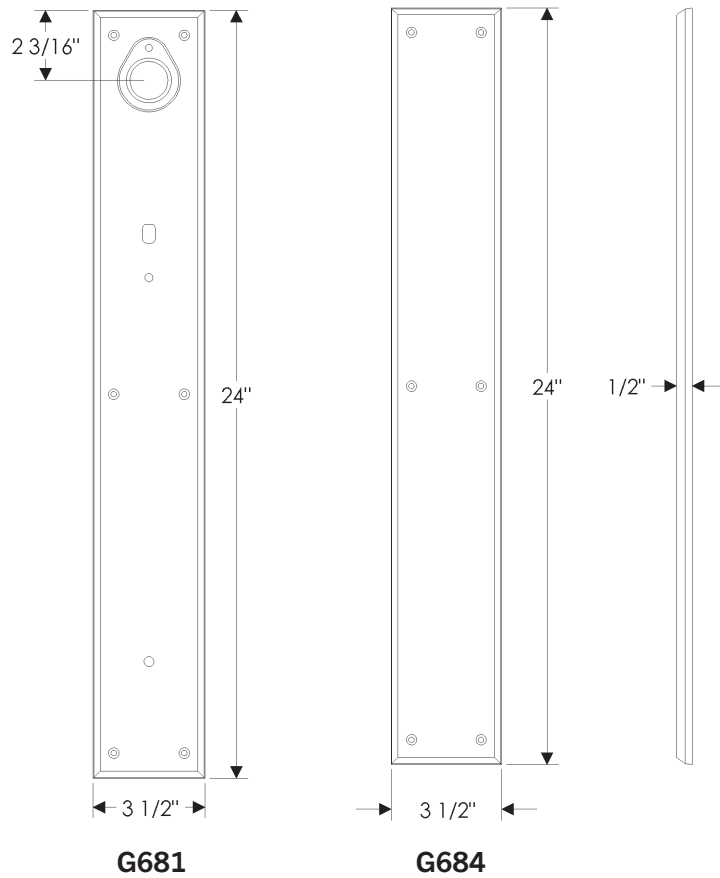

Rectangular Pull/Pull Set

Also applicable for the G682