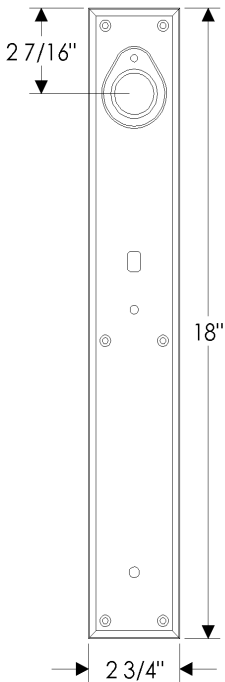

Metro Entry Set

G641

E460

Also applicable for the E463 with turnpiece.