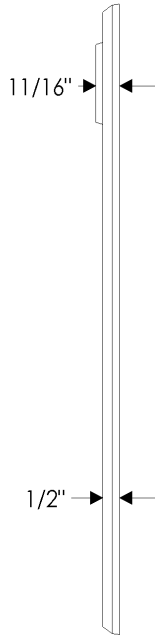

Metro Entry Set

G641

E460

Also applicable for the E463 with turnpiece.