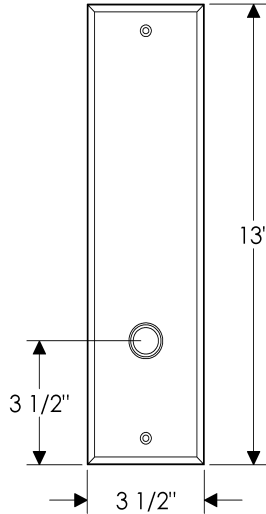

Metro Entry Set

G641

E460

Also applicable for the E463 with turnpiece.