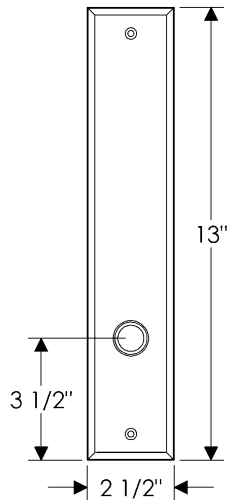

## Rectangular Entry Set

G641

E436

Also applicable for the E437 with turnpiece  
or E439 with emergency release.