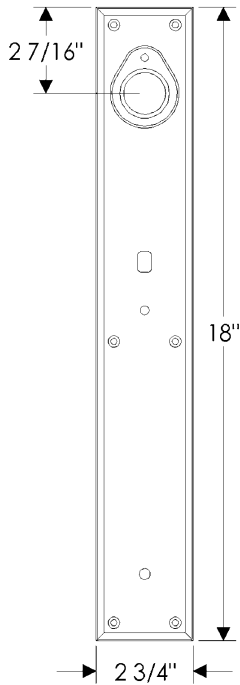

## Rectangular Entry Set

G641

E436

Also applicable for the E437 with turnpiece  
or E439 with emergency release.