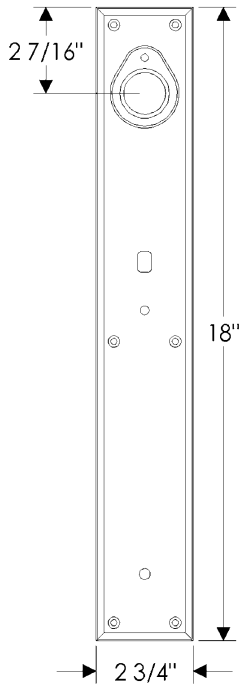

Rectangular Entry Set

G641

E410

Also applicable for the E412 with turnpiece
or E411 with emergency release.