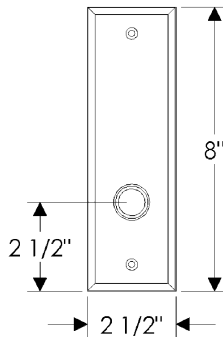

Rectangular Entry Set

G641

E410

Also applicable for the E412 with turnpiece
or E411 with emergency release.