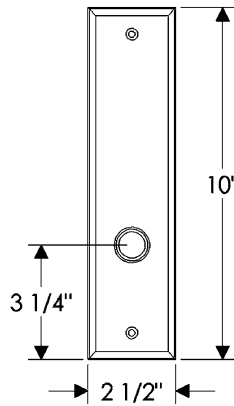

Rectangular Entry Set

G641

E408

Also applicable for the E431 with turnpiece
or E432 with emergency release.