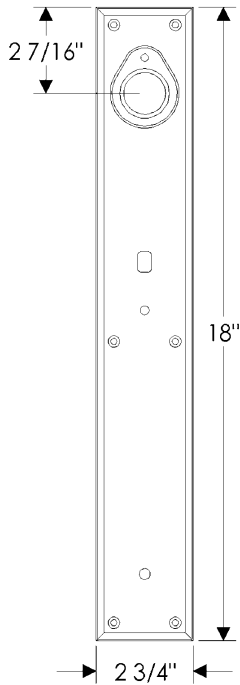

Rectangular Entry Set

G641

E408

Also applicable for the E431 with turnpiece
or E432 with emergency release.