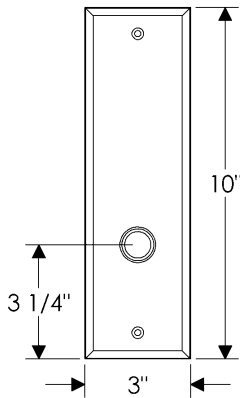

Rectangular Entry Set

G641

E404

Also applicable for the E421 with turnpiece
or E422 with emergency release.