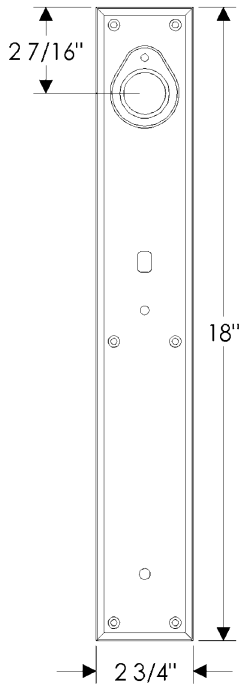

Rectangular Entry Set

G641

E404

Also applicable for the E421 with turnpiece
or E422 with emergency release.