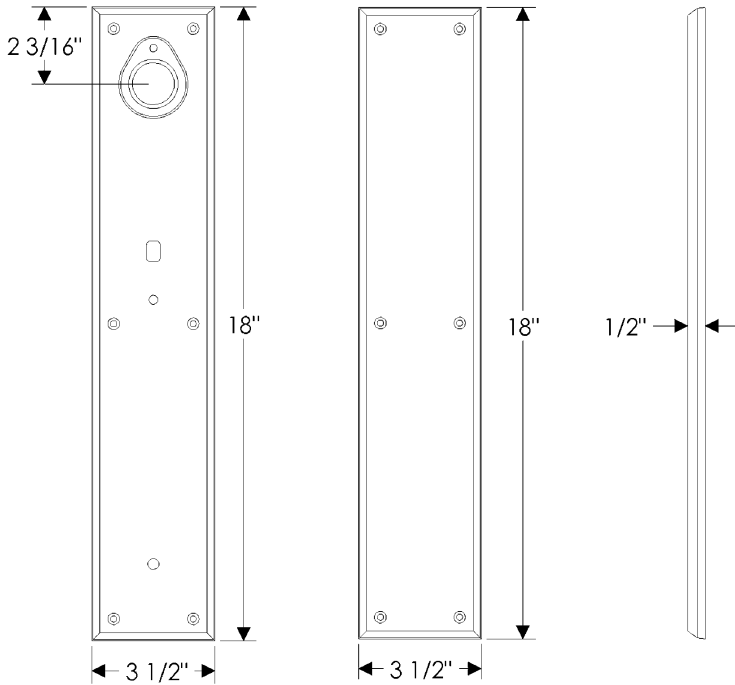

Rectangular Entry Set

G601

G604

Also applicable for the G602 with turnpiece.