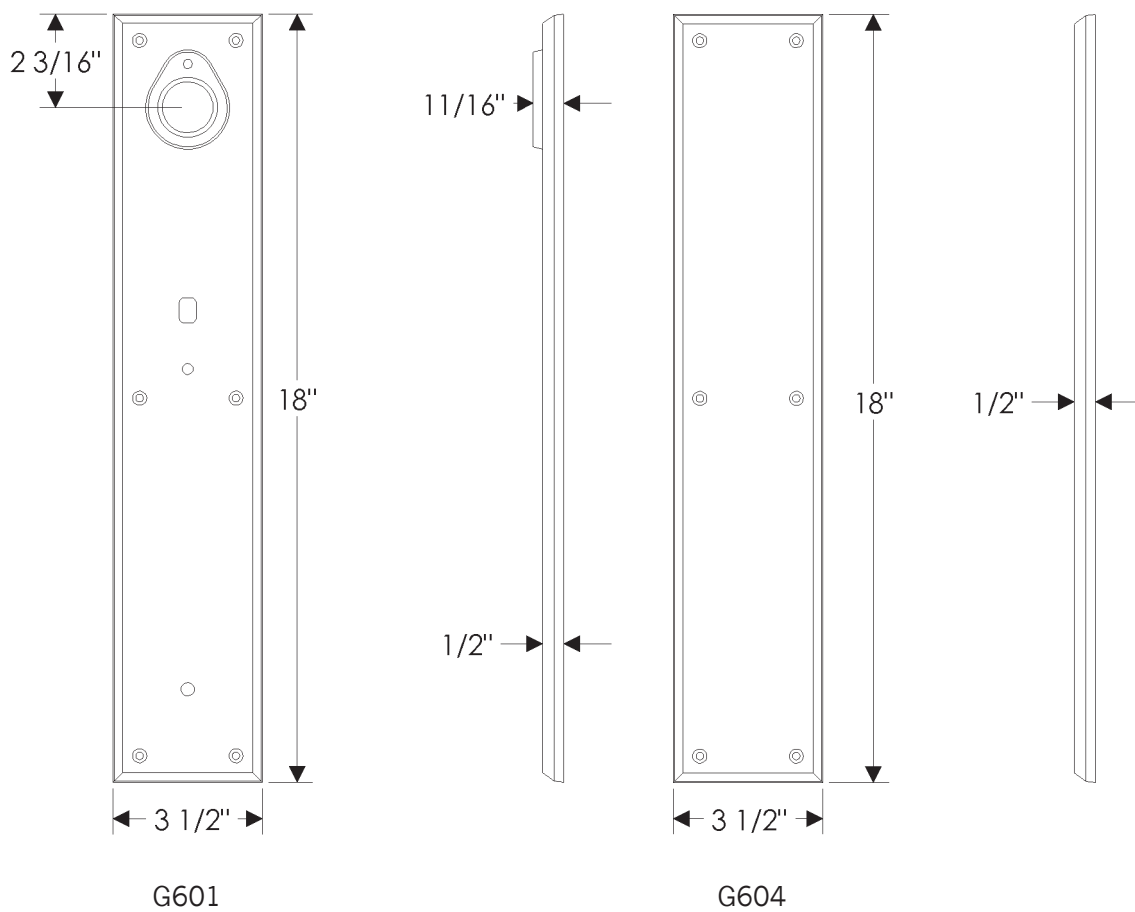

Rectangular Pull/Pull Dead Bolt Set

G601

G604

Also applicable for the G602.