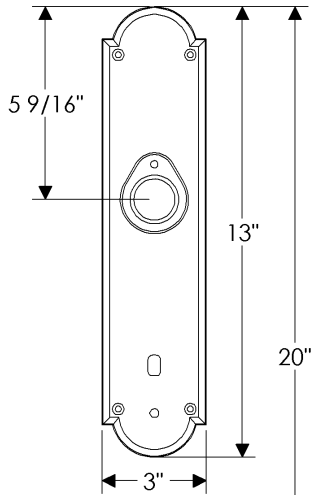

Arched Entry Set

G572

E736

Also applicable for the E737 with turnpiece
or E739 with emergency release.