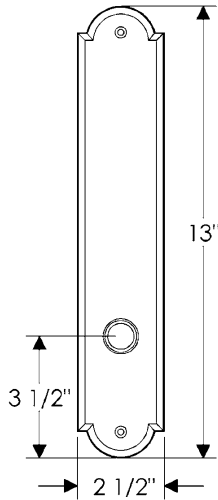

Arched Entry Set

G572

E736

Also applicable for the E737 with turnpiece
or E739 with emergency release.