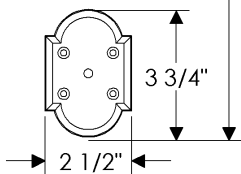

Arched Entry Set

G572

E736

Also applicable for the E737 with turnpiece
or E739 with emergency release.