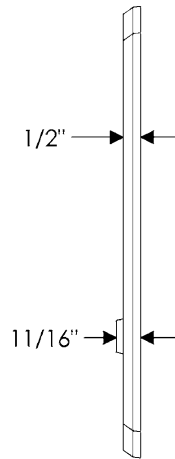

Arched Entry Set

G572

E736

Also applicable for the E737 with turnpiece
or E739 with emergency release.