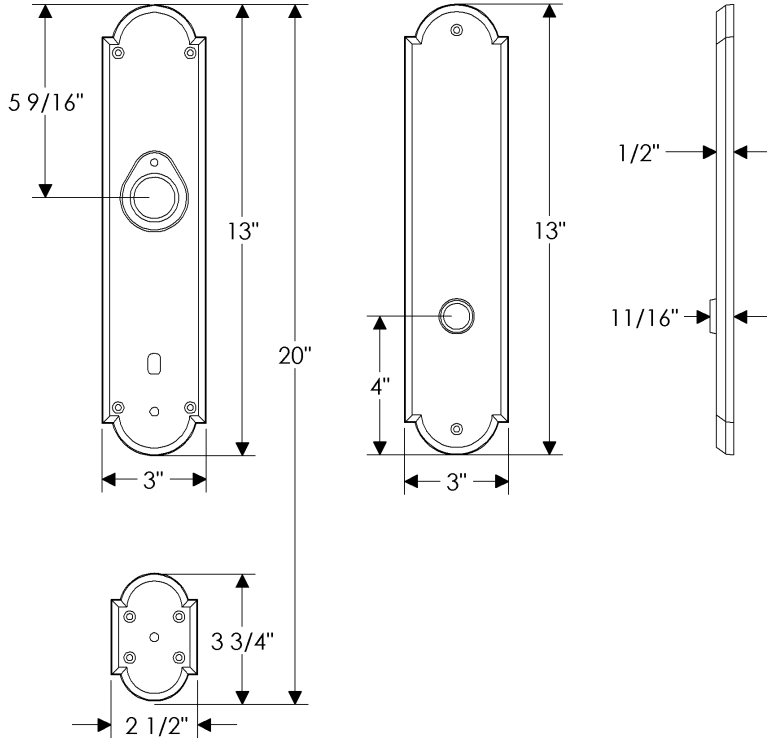

Arched Entry Set

G572

E706

Also applicable for the E728 with turnpiece or E725 with emergency release.