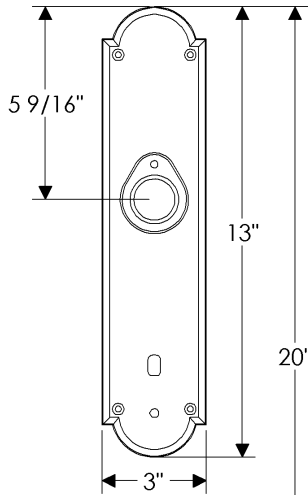

Arched Entry Set

G572

E704

Also applicable for the E721 with turnpiece
or E724 with emergency release.