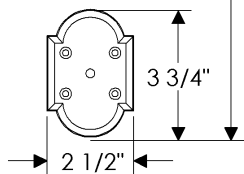

Arched Entry Set

G572

E704

Also applicable for the E721 with turnpiece
or E724 with emergency release.