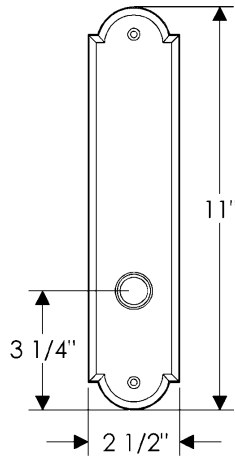

Arched Entry Set

G572

E704

Also applicable for the E721 with turnpiece
or E724 with emergency release.